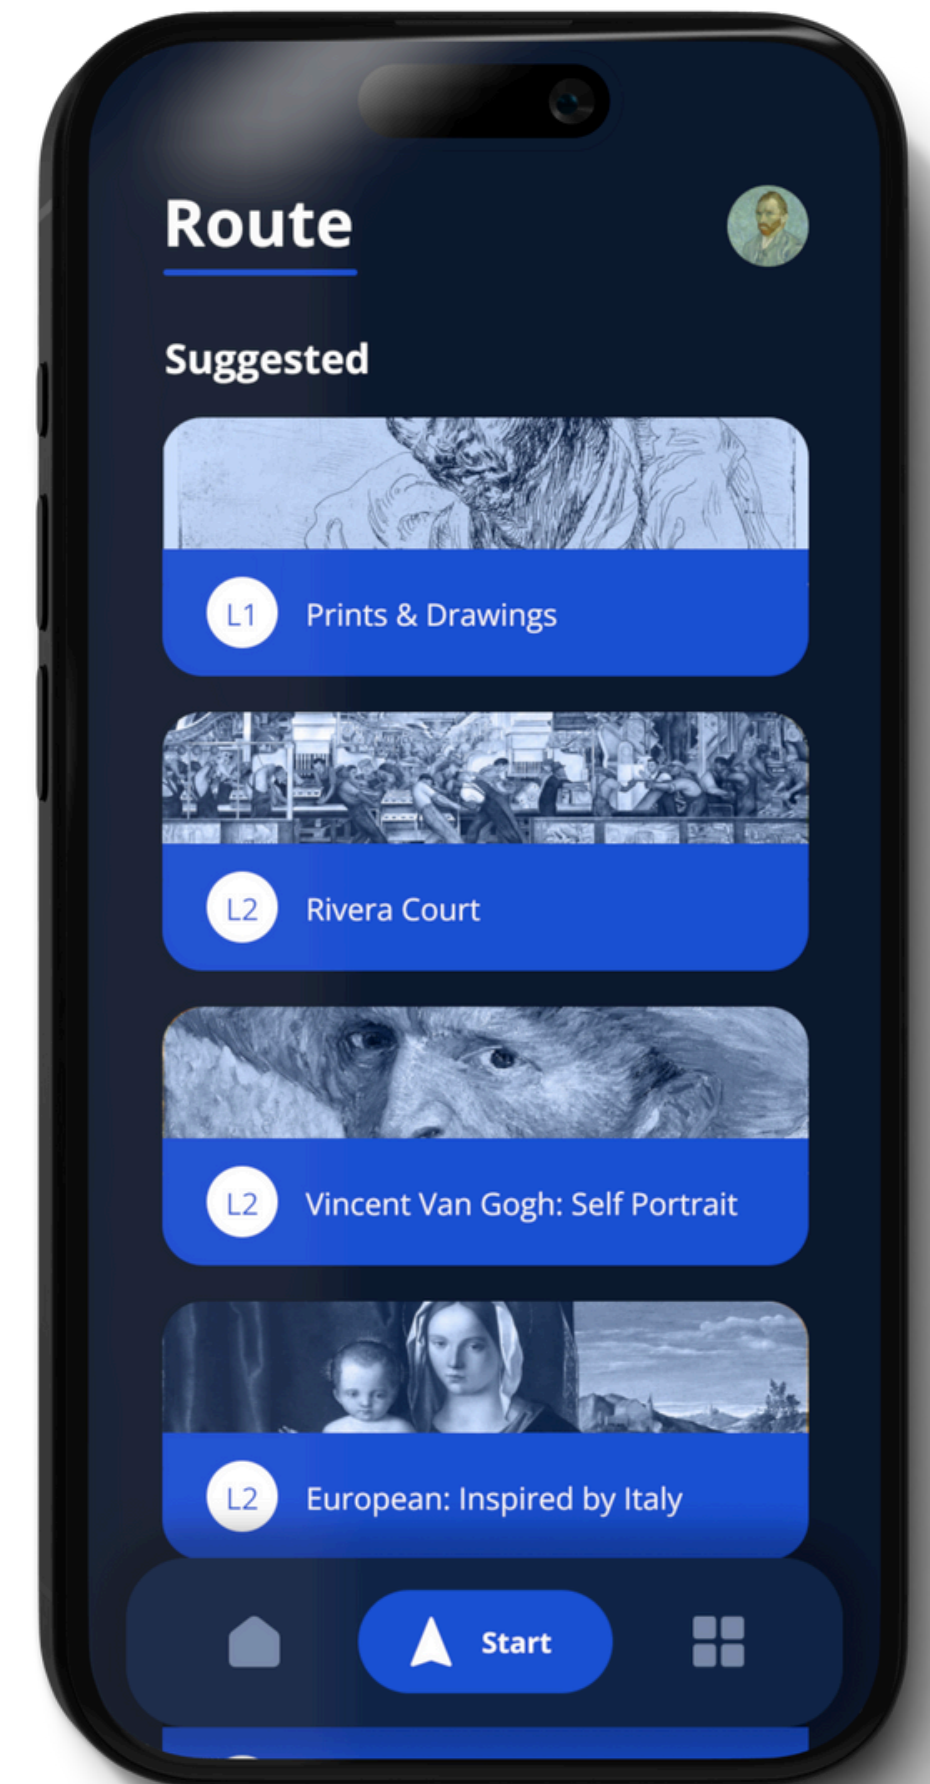

No need to wander.

Muse guides you to the things you want to see.

Muse has
three goals.

1. Enhance Visitor Experience

2. Aid Interactive Learning

3. Personalized Exploration

How Did We Do It?

One Step
At a Time.

**One Step
At a Time.**

One Step
At a Time.

Launch

Who is your muse?

Select all that apply

Jackson Pollack

Yayoi Kusama

Andy Warhol