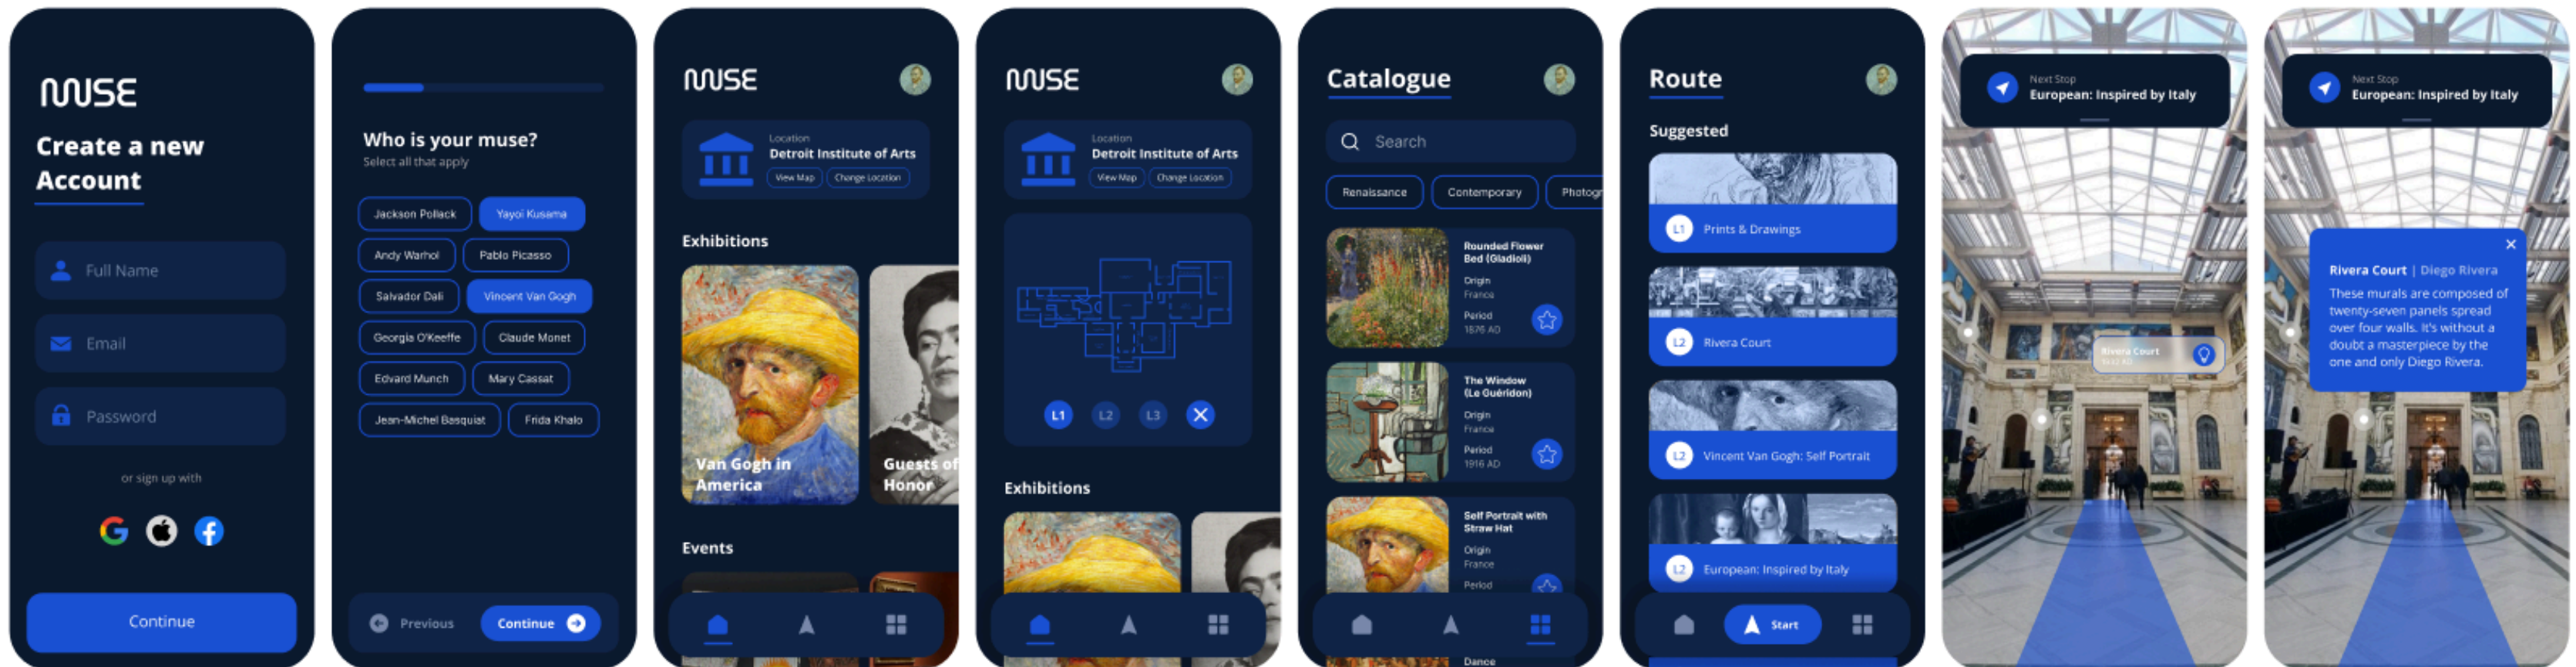

MUSE

2024 Case Study

About Muse

MUSE

Your Personalized Guide to
the World of Art & Discovery

About Muse

**Muse is the app made for
museum exploration.**

About Muse

No need to wander.

Muse guides you to the things you want to see.

Muse has
three goals.

1. Enhance Visitor Experience

2. Aid Interactive Learning

3. Personalized Exploration

How Did We Do It?

One Step
At a Time.

**One Step
At a Time.**

One Step
At a Time.

Launch

Who is your muse?

Select all that apply

Jackson Pollack

Yayoi Kusama

Andy Warhol