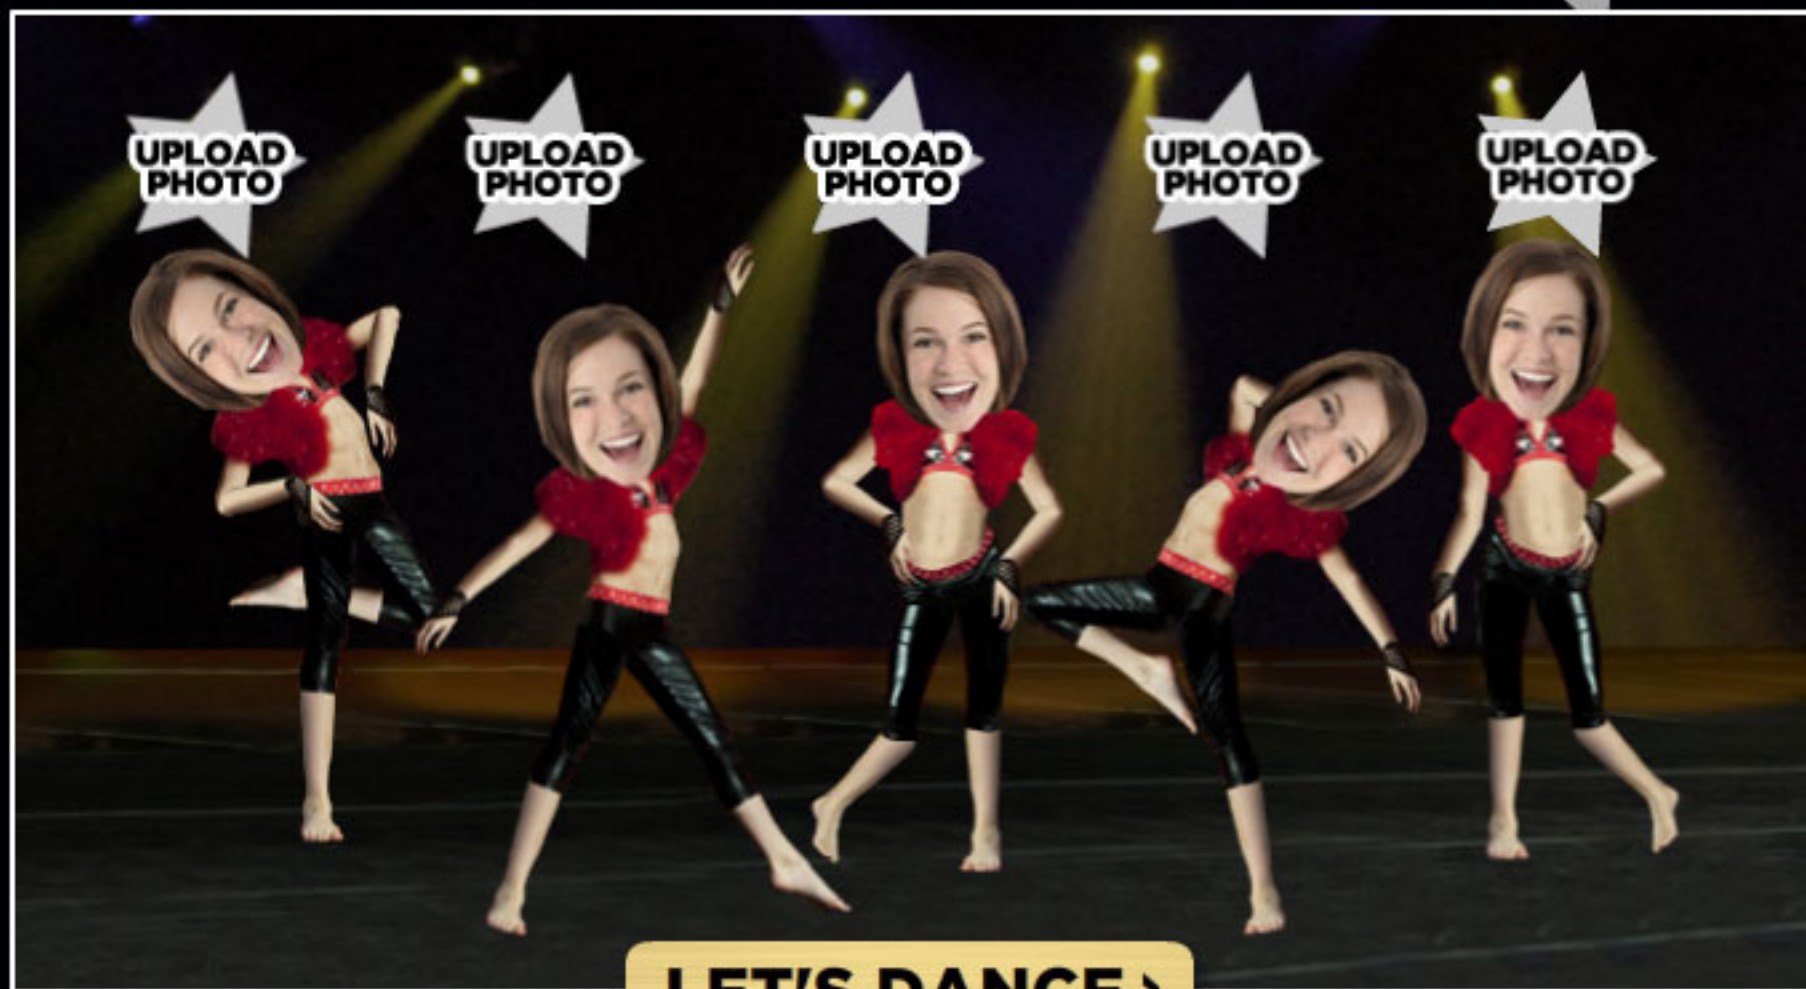

UPLOAD
PHOTO

UPLOAD
PHOTO

UPLOAD
PHOTO

PICK A DANCE

LET'S DANCE >

SHARE IT

TUNE-IN FOR SEASON 2 OF DANCE MOMS
TUESDAY, JAN. 10 @ 9/8C ON LIFETIME

DANCE MOMS PRESENTS

ABBY LEE ME

PICK A DANCE

SHARE IT

**TUNE-IN FOR SEASON 2 OF DANCE MOMS
TUESDAY, JAN. 10 @ 9/8C ON LIFETIME**

DANCE MOMS PRESENTS

ABBY LEE ME

Upload Your Photo

Upload From Desktop